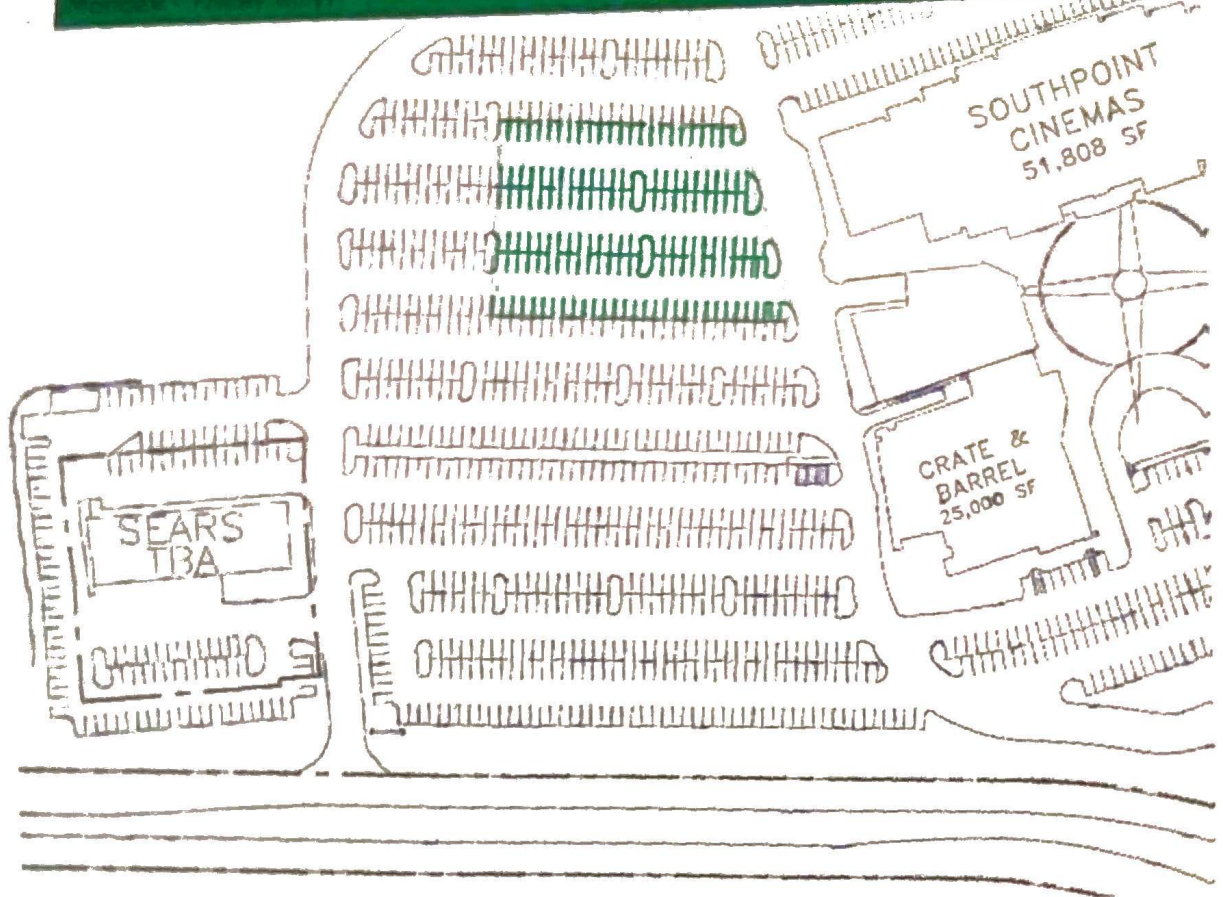

THE STREETS AT SOUTHPOINT

Park & Ride Parking Requirement Notification

June 6, 2017

Go Triangle and Go Durham use of Park and Ride spaces are restricted.

- Monday – Friday.
- 6 a.m. – 6 p.m.
- Parking is allowed only in approved Park & Ride spaces.
 - Please review the backside of this notice to view approved Park & Ride parking spaces.

Park & Ride vehicles not in compliance will be towed.

Biggs & Watson
1027 Harvest St
Durham, NC 27704
919.309.9137
Approximate first day retrieval fee: \$160.00

Questions: Contact Go Triangle @ 919.549.9999

SEARS
TBA

SOUTHPOINT
CINEMAS
51,808 SF

CRATE &
BARREL
25,000 SF